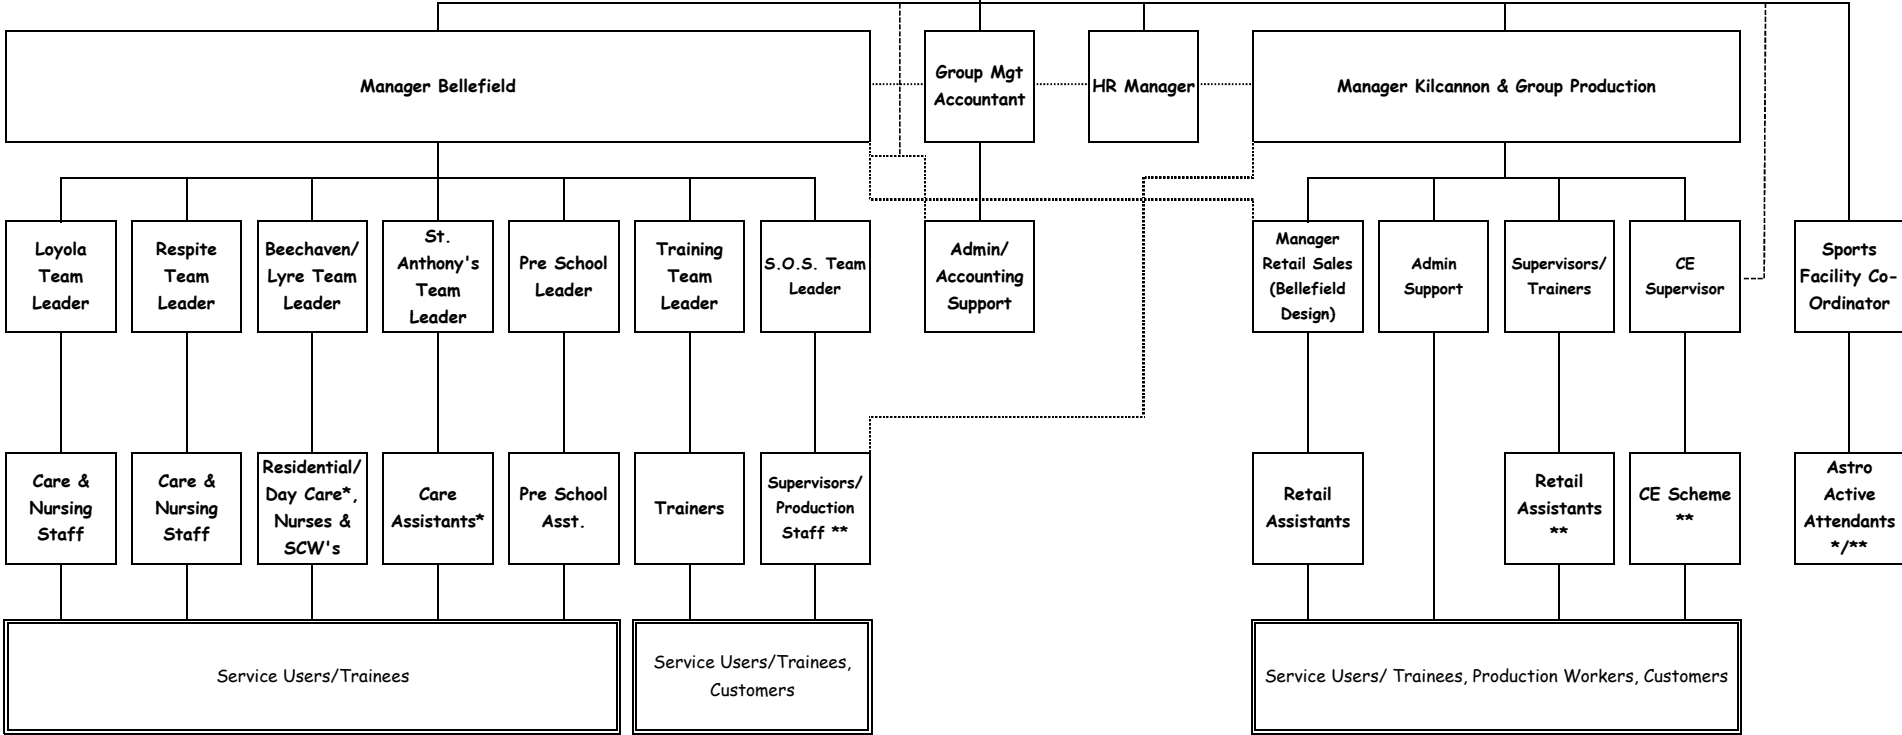

County Wexford Community Workshop (Enniscorthy) Ltd. & Kilcannon Industries Ltd.

Chairperson & Board of Directors

Chief Executive Officer

* Incorporates staff on CE schemes

** Incorporates staff on CS Programme

This structural chart is meant as a guide to enhance reporting and communicatin leading to the delivery of excellent services